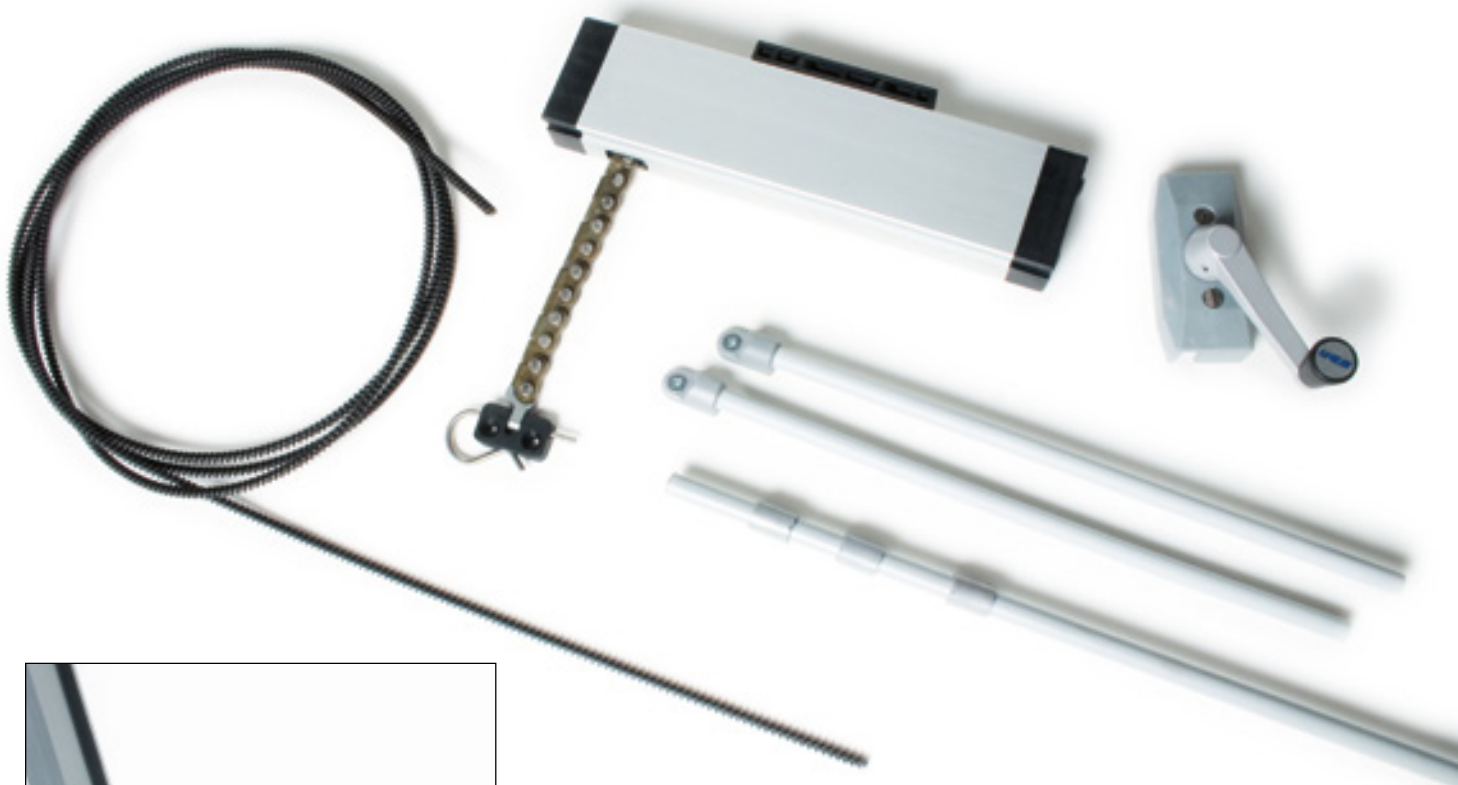

KIT for single top hinged windows

- Suitable for top hinged windows with less than 15, m width
- Maximum opening: 250 mm; the kit is provided with two already cut spent travel tube.
- The conduit is supplied in 3 m pieces.
- Available version: 3 m.
- Suitable for bottom hinged windows adding the bracket part No. 37616T.

⚠ The instructions for a safe installation are included in the section “SECURITY WARNINGS”

PART No.

WHITE	36715U
BLACK	37642Y
GREY	40138H

Items contained into the KIT

Pos.	Description	Quantity
1	Flat operator	1
2	Chain opener	1
3	Cable	3 m
4	Conduit	3 m
5	Saddle	3
6	Lock spring	2
7	End plug	2
8	Spent travel tube	2